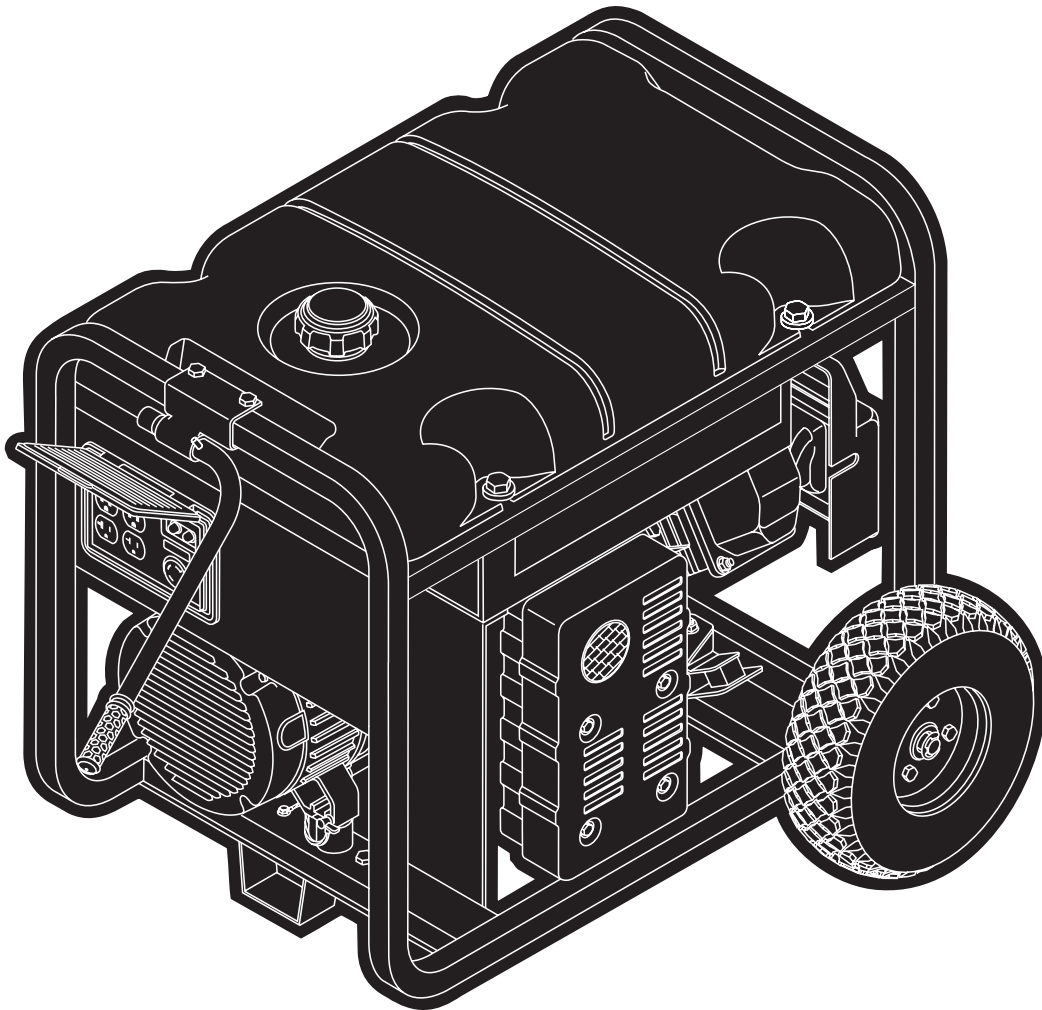

Illustrated Parts List

Portable Generator
Model 01924

Troy-Bilt® is a registered trademark of MTD and is used under license to Briggs & Stratton Power Products.

Troy-Bilt® es una marca registrada de MTD y se usa abajo licencia a Briggs & Stratton Power Products.

BRIGGS & STRATTON POWER PRODUCTS GROUP, LLC
JEFFERSON, WISCONSIN, U.S.A.

Section 1: Exploded Views and Parts Lists

PARTS LIST - MAIN UNIT

Item	Part #	Description
1	P194779GS	CRADLE
2	197564GS	KIT,Vibration Mount
4	186058AGS	HOUSING, Engine Adapter
5	NSP	ASSY,Alternator (see page 6)
6	194151GS	KIT, Hardware Mounting Adapter
7	*	PPHMS, M8 1.25 x 40
8	96796GS	WASHER
9	67989GS	NUT, M8 Flange Serrated
10	*	HHCS, 5/16-24 x 3/4, SEMS
11	24823GS	HHCS, 5/16-24 x 7-7/8" Lg
13	*	HHCS, M6 1.0 x 12
14	191785GS	BRACKET, Muffler
15	697815	GASKET, Exhaust
17	188301GS	MUFFLER
18	*	SHCS, M6 - 1.0 x 20
19	83083GS	SCREEN, Spark Arrest
20	B4986GS	DECAL, Ground
21	194153GS	KIT,Vibration Mount
22	86494GS	SCREW,Wing M6 - 1.0 x 16
23	86292GS	SCREW, 10-16 x 3/4, Self Drill
24	191790GS	SHIELD, Heat
25	191190GS	CAP
26	74908GS	TAPTITE, M5-0.8 x 10 Lg.
31	191436GS	DECAL, Caution Hot Muffler
34	195422GS	COVER, Rear Bearing Carrier (Includes Item 25)
35	195207GS	KIT, Fuel Hose w/ Clips
37	B2153GS	HHCS, 12 - 14 x 7/8" Self Driller
40	194398GS	KIT, Fuel Tank Hardware
41	192980GS	KIT,Valve,Tank Fuel Service
44	193645GS	ASSY,Tank, Fuel (Includes Items 41, 50, 51 & 52)
45	B4363GS	GAUGE, Fuel
48	195373GS	WIRE, Ground
50	188333GS	DECAL, Fuel Level
51	194799GS	DECAL, Danger
52	189235GS	DECAL, Operating Instructions
55	191435GS	DECAL, Fuel Shut Off
58	191743AGS	ASSY, Control Panel (see page 4)
59	*	NUT, Palnut
900	§	ENGINE