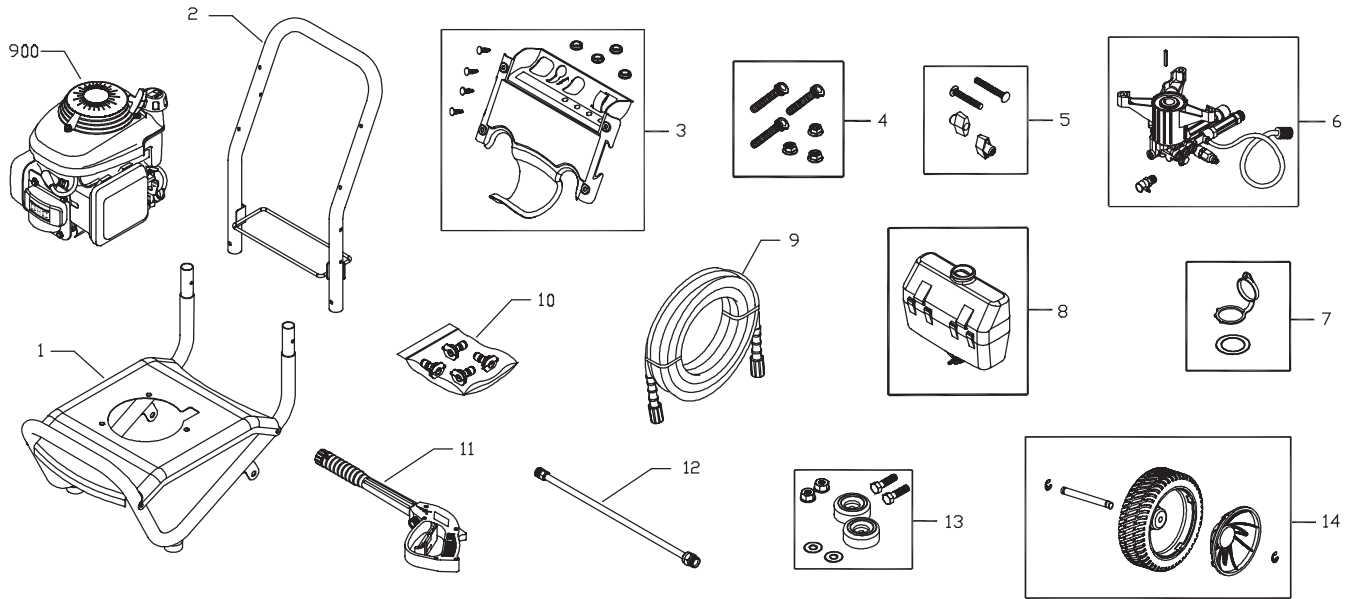

## Illustrated Parts List

**Pressure Washer / Lavadora de Presión  
Model / Modelo 020344**

**Questions? Preguntas?  
Helpline - 1-888-611-6708 M-F 8-5 CT**

Troy-Bilt® is a registered trademark of MTD Products Inc and is used under license to Briggs & Stratton Power Products.  
Troy-Bilt® es una marca registrada de MTD y se usa abajo licencia a Briggs & Stratton Power Products

## EXPLODED VIEW AND PARTS LIST — MAIN UNIT

Item	Part #	Description
1	201366GS	BASE, w/Mounts
2	204222GS	HANDLE, w/Wireform
3	205036GS	KIT, Billboard Assy, & Clips
	195964GS	Clip
	30809GS	Grommet
4	203080GS	KIT, Pump Mounting Hardware
5	B2203GS	KIT, Handle Connector
6	202274GS	ASSY, Pump
	23139GS	Key
	194298GS	Valve, Thermal Relief
7	202763GS	KIT, Cap, Chem Container
8	199229GS	ASSY, Chem Tank
	192980GS	Kit, Valve
9	196006GS	HOSE
10	204971GS	KIT, Nozzle
	195983XGS	Nozzle, QC, Yellow
	195983RGS	Nozzle, QC, White
	195983AEGS	Nozzle, QC, Red
	198841GS	Nozzle, Plastic, Soap
11	193482GS	GUN
12	200595GS	EXTENSION

## EXPLODED VIEW AND PARTS LIST — PUMP

Item	Part #	Description
25	201495GS	PLUG
33	200275GS	SCREW
36	B2384GS	FILTER, Inlet
A	200344GS	KIT, VALVES
B	200345GS	KIT, WATER SEALS
C	200346GS	KIT, O-RINGS
D	200348GS	KIT, UNLOADER
E	192914GS	KIT, HOSE TAIL
F	200349GS	KIT, EZ START
G	200350GS	KIT, GRUB SCRW & WSHR
H	189971GS	KIT, CHEMICAL HOSE
J	201497GS	KIT, OUTLET
K	201496GS	KIT, WATER INLET