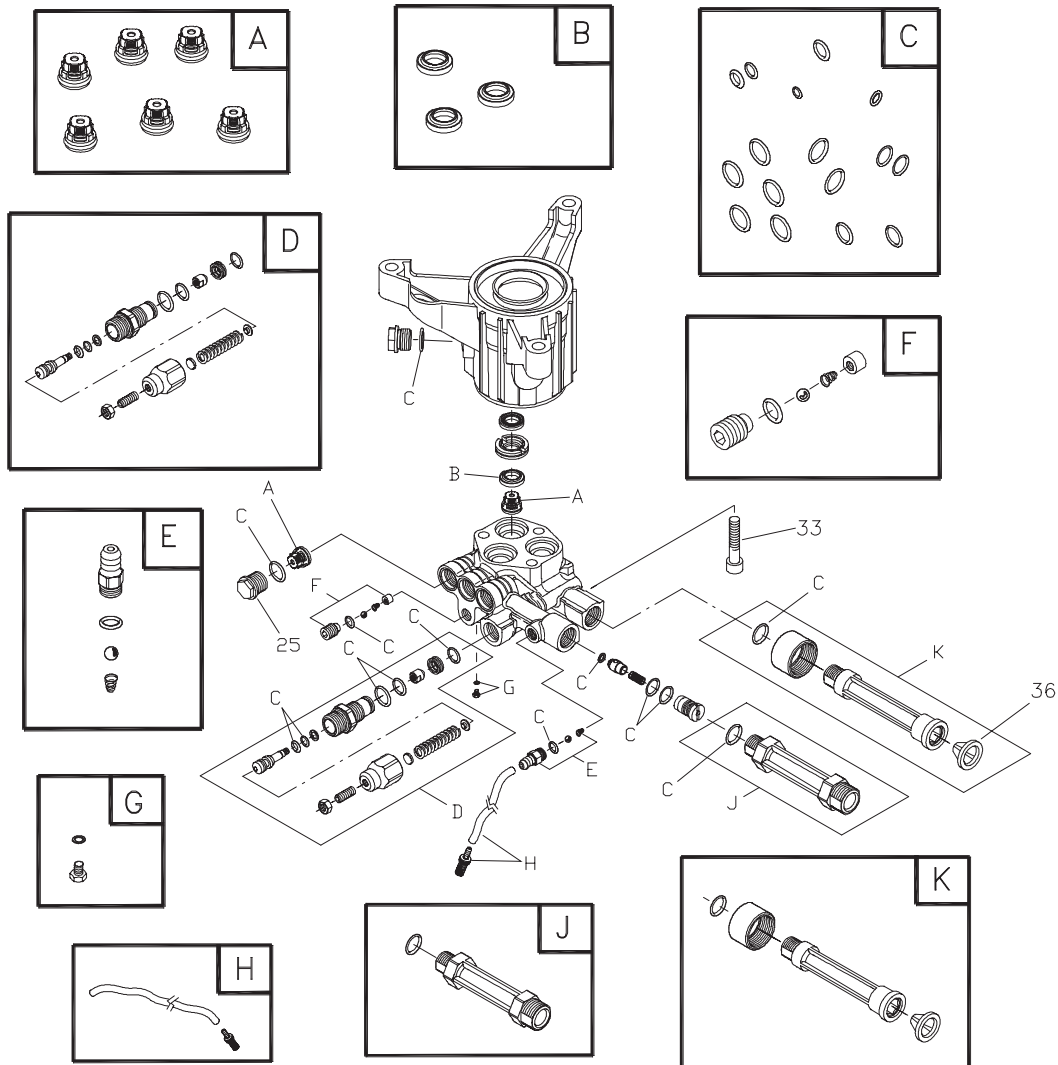

## EXPLODED VIEW AND PARTS LIST — MAIN UNIT

Item	Part #	Description
1	201366GS	BASE, w/Mounts
2	204222GS	HANDLE, w/Wireform
3	205036GS	KIT, Billboard Assy, & Clips
	195964GS	Clip
	30809GS	Grommet
4	203080GS	KIT, Pump Mounting Hardware
5	B2203GS	KIT, Handle Connector
6	202274GS	ASSY, Pump
	23139GS	Key
	194298GS	Valve, Thermal Relief
7	202763GS	KIT, Cap, Chem Container
8	199229GS	ASSY, Chem Tank
	192980GS	Kit, Valve
9	196006GS	HOSE
10	204971GS	KIT, Nozzle
	195983XGS	Nozzle, QC, Yellow
	195983RGS	Nozzle, QC, White
	195983AEGS	Nozzle, QC, Red
	198841GS	Nozzle, Plastic, Soap
11	193482GS	GUN
12	200595GS	EXTENSION

### Optional Accessories

6048	KIT, O-Ring
6039	PUMP SAVER

§ - Contact Engine Manufacturer

Copyright © 2007 Briggs & Stratton Power Products Group, LLC. All rights reserved. No part of this material may be reproduced or transmitted in any form by any means without the express written permission of Briggs & Stratton Power Products Group, LLC.

# Exploded Views and Parts List

## EXPLODED VIEW AND PARTS LIST — PUMP

Item	Part #	Description
25	201495GS	PLUG
33	200275GS	SCREW
36	B2384GS	FILTER, Inlet
A	200344GS	KIT, VALVES
B	200345GS	KIT, WATER SEALS
C	200346GS	KIT, O-RINGS
D	200348GS	KIT, UNLOADER
E	192914GS	KIT, HOSE TAIL
F	200349GS	KIT, EZ START
G	200350GS	KIT, GRUB SCRW & WSHR
H	189971GS	KIT, CHEMICAL HOSE
J	201497GS	KIT, OUTLET
K	201496GS	KIT, WATER INLET