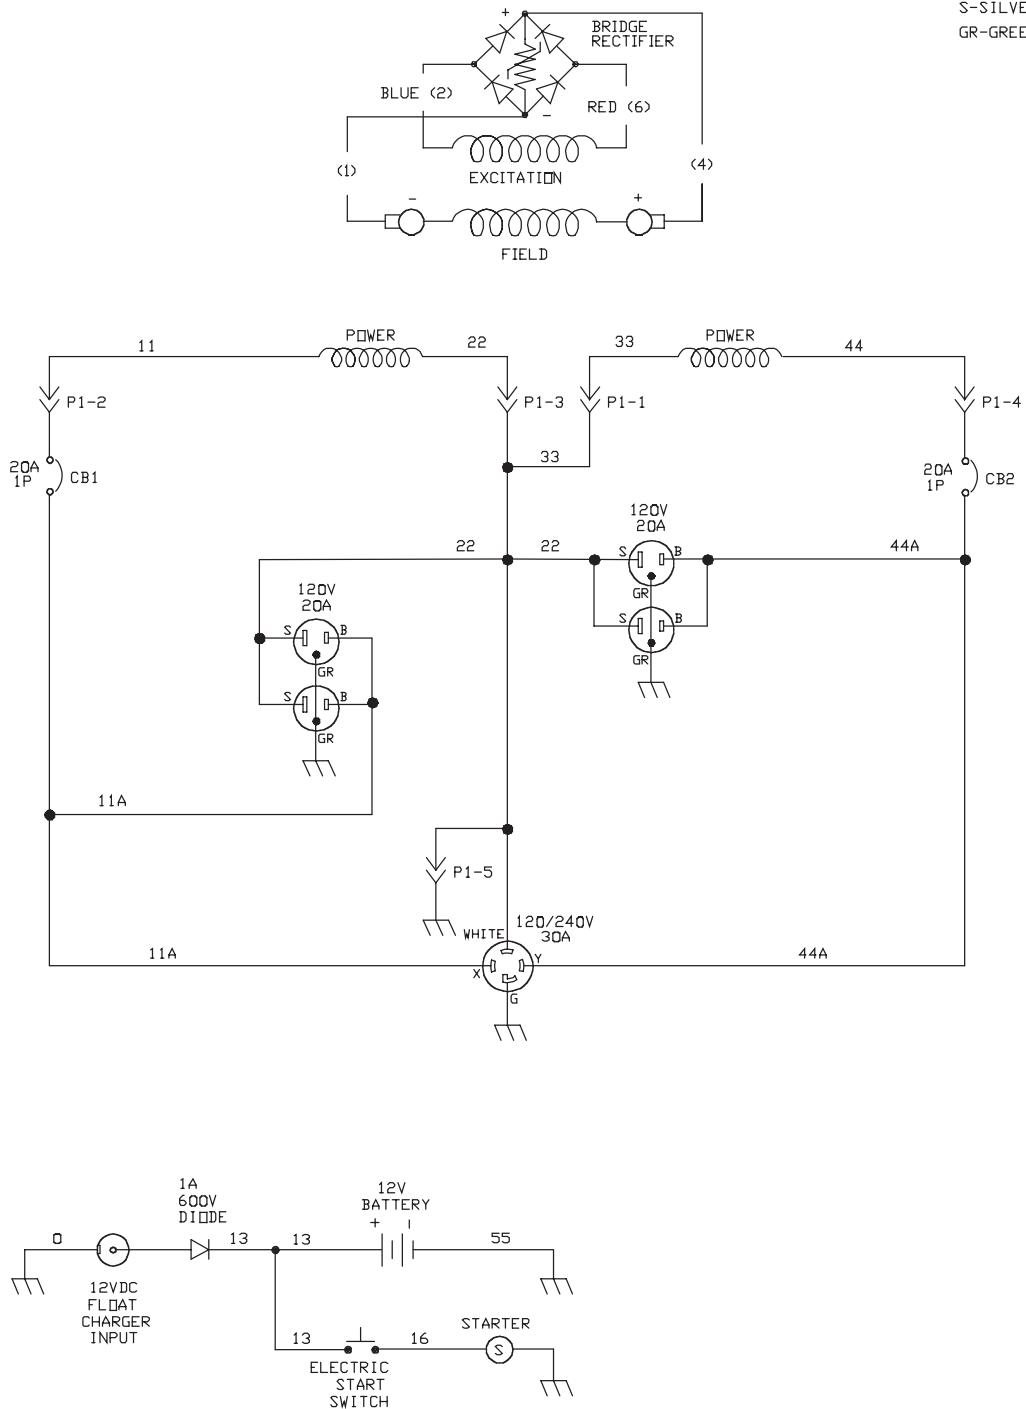

# 5550 Watt Portable Generator

## SCHEMATIC

B-BRASS SCREW  
S-SILVER SCREW  
GR-GREEN SCREW

## WIRING DIAGRAM