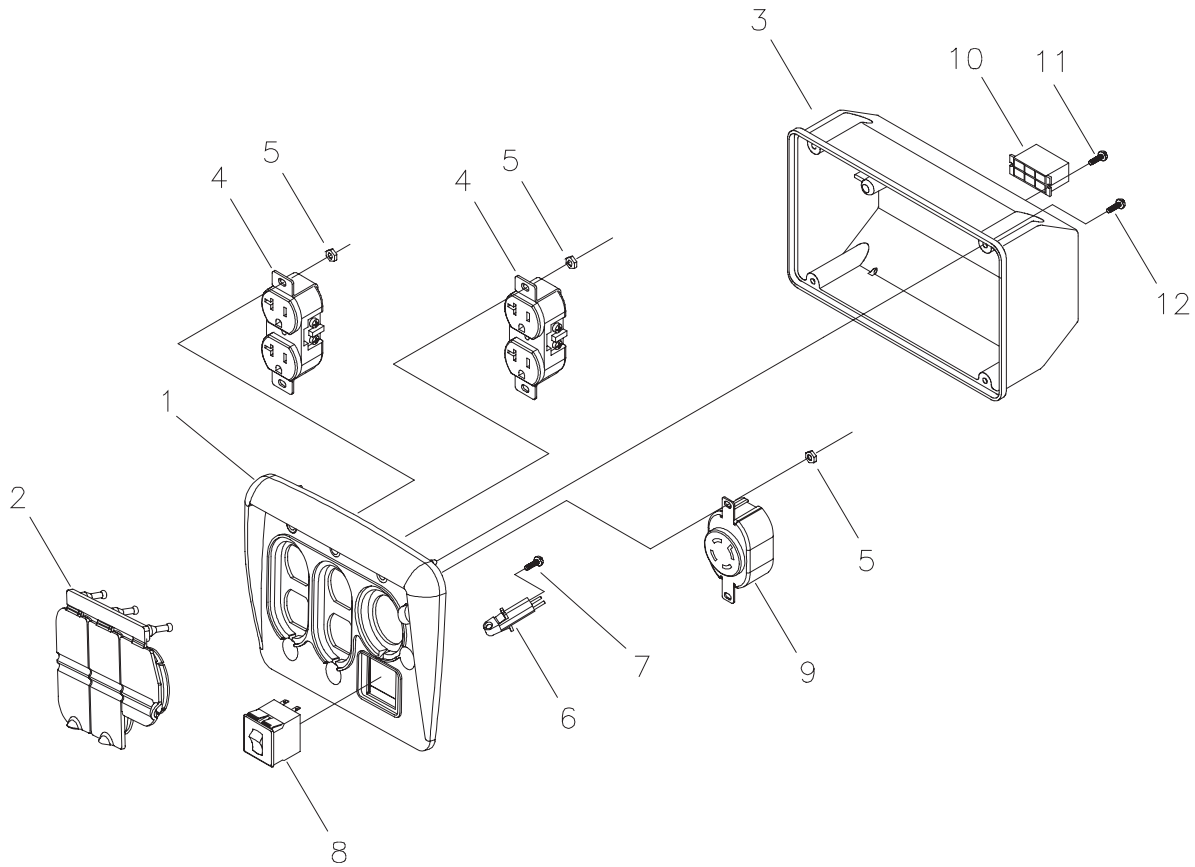

Exploded Views and Parts Lists

EXPLODED VIEW AND PARTS LIST - CONTROL PANEL

Item	Part #	Description
1	197471GS	PANEL, Control
2	197472GS	COVER, Outlet Flip
3	188890GS	COVER, Back Panel
4	197731GS	OUTLET, 120V, 15/20A Dplx
5	189165GS	NUT, 5/32 Pal
6	197729GS	MODULE, Led
7	197958GS	SCREW, 3 x 6, Tapping
8	191479DGS	BREAKER, Circuit, 20A
	191481GS	BOOT, Breaker Circuit (not shown)
9	43437GS	OUTLET, 120/240V, 30A
10	22694GS	HOUSING, Rcptcl, 6 Pin
11	82308GS	SCREW, 3 x 18, Tapping
12	192241GS	SCREW, 3.5 x 14, Tapping