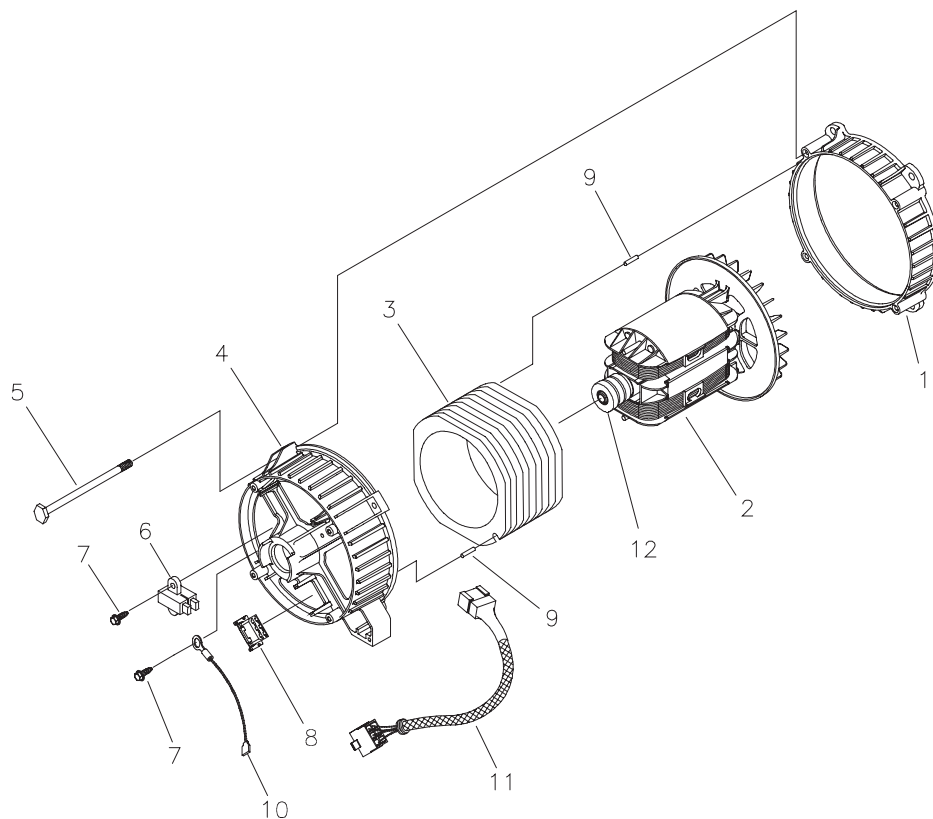

Item	Part #	Description
1	197471GS	PANEL, Control
2	197472GS	COVER, Outlet Flip
3	188890GS	COVER, Back Panel
4	197731GS	OUTLET, 120V, 15/20A Dplx
5	189165GS	NUT, 5/32 Pal
6	197729GS	MODULE, Led
7	197958GS	SCREW, 3 x 6, Tapping
8	191479DGS	BREAKER, Circuit, 20A
	191481GS	BOOT, Breaker Circuit (not shown)
9	43437GS	OUTLET, 120/240V, 30A
10	22694GS	HOUSING, Rcptcl, 6 Pin
11	82308GS	SCREW, 3 x 18, Tapping
12	192241GS	SCREW, 3.5 x 14, Tapping

Exploded Views and Parts Lists

EXPLODED VIEW AND PARTS LIST - ALTERNATOR

Item	Part #	Description
1	186059GS	ADAPTER, Mounting, Alternator
2	191043GS	ASSY, Rotor (Includes Item 12)
3	191042AGS	STATOR
4	186060GS	RBC, with O-Ring (p/n 189197GS)
5	86308CGS	HHCS, M6 - 1.0 x 130 SEMS
6	91825GS	ASSY, Holder, Rectifier/Brush
7	66849GS	TAPTITE, M5 - 0.8 x 16
8	22694GS	RECEPTACLE, 6 pin
9	81917GS	PIN, Roll, 4mm x 10
10	193428AGS	ASSY, Wire, Ground
11	194274GS	HARNESS, Wire, Power
12	65791GS	BEARING

Exploded Views and Parts Lists

EXPLODED VIEW AND PARTS LIST - WHEEL KIT

Item	Part #	Description
1	196517GS	WHEEL
2	B1764GS	SUPPORT, Wheel Kit
3	191267HGS	AXLE
4	*	WASHER, 5/8"
5	191265GS	E-RING
6	52858GS	NUT, M8 - 1.25 Lock
7	*	HHCS, M8 - 1.25 x 16