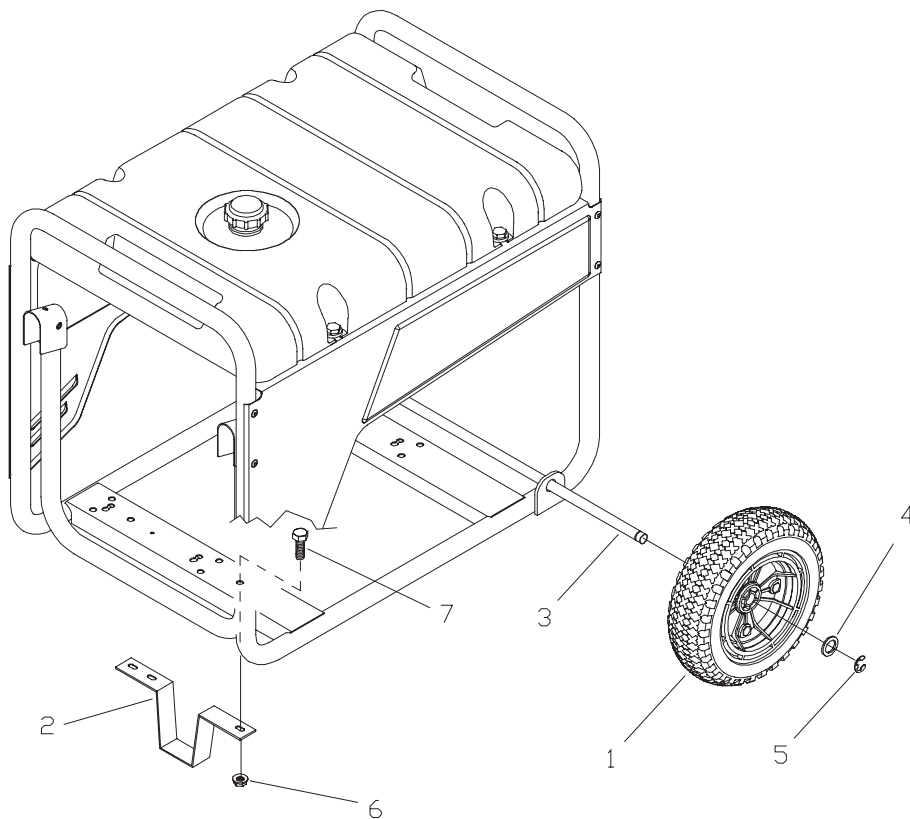

Exploded Views and Parts Lists

EXPLODED VIEW AND PARTS LIST - ALTERNATOR

Item	Part #	Description
1	186059GS	ADAPTER, Mounting, Alternator
2	191043GS	ASSY, Rotor (Includes Item 12)
3	191042AGS	STATOR
4	186060GS	RBC, with O-Ring (p/n 189197GS)
5	86308CGS	HHCS, M6 - 1.0 x 130 SEMS
6	91825GS	ASSY, Holder, Rectifier/Brush
7	66849GS	TAPTITE, M5 - 0.8 x 16
8	22694GS	RECEPTACLE, 6 pin
9	81917GS	PIN, Roll, 4mm x 10
10	193428AGS	ASSY, Wire, Ground
11	194274GS	HARNESS, Wire, Power
12	65791GS	BEARING

Exploded Views and Parts Lists

EXPLODED VIEW AND PARTS LIST - WHEEL KIT

Item	Part #	Description
1	196517GS	WHEEL
2	B1764GS	SUPPORT, Wheel Kit
3	191267HGS	AXLE
4	*	WASHER, 5/8"
5	191265GS	E-RING
6	52858GS	NUT, M8 - 1.25 Lock
7	*	HHCS, M8 - 1.25 x 16