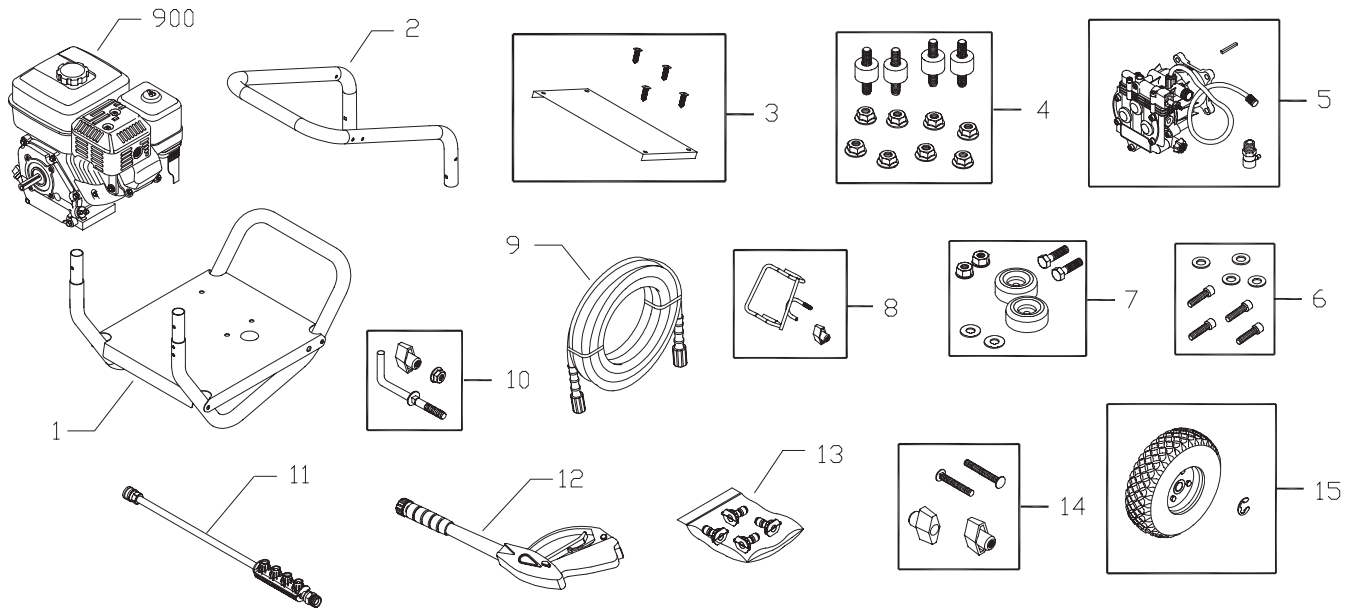

DIAMOND

Illustrated Parts List

Questions? Help is just a moment away!

Call: **Pressure Washer Helpline**

1-800-743-4115 M-F 8-5 CT

BRIGGS & STRATTON POWER PRODUCTS GROUP, LLC
JEFFERSON, WISCONSIN, U.S.A.

Model No. 020307 (3100 PSI (213.7 BARS) Pressure Washer) Manual No. 203788A Revision C (04/11/2007)

Exploded View and Parts List — Main Unit

Item	Part #	Description
1	203048GS	ASSY, Base
2	K201499GS	HANDLE
3	203047GS	KIT, Billboard w/Decal & Clips
4	195964GS	Clips, Tree
4	192134GS	KIT, Engine Mounting Hardware
5	198347GS	ASSY, Pump
	194298GS	Valve, Thermal Relief
	23139DGS	Key
6	192131GS	KIT, Pump Mounting Hardware
7	192553GS	KIT, Vibration Mount
8	201661GS	KIT, Gun Holder
9	203022GS	HOSE
10	194264GS	KIT, Hook
11	192198GS	EXTENSION, w/Nozzle Holder
12	199990GS	GUN
13	198690GS	KIT, Nozzle
	198841GS	Nozzle, QC, Plastic, Soap
	195983AAGS	Nozzle, QC, Red
	195983ABGS	Nozzle, QC, Yellow
	195983ADGS	Nozzle, QC, White
14	B2203GS	KIT, Handle Fastening
15	194509GS	KIT, Wheel
	191265GS	E-Ring
900	§	ENGINE

Exploded View and Parts List — Pump

Item	Part #	Description
19	190571GS	CAP, Oil
28	198102GS	MANIFOLD
45	190578GS	PIN
62	190581GS	CAP, 1/8
76	194298GS	THERMAL RELIEF
A	190594GS	KIT, UNLOADER
B	190670GS	KIT, WATER INLET
C	190669GS	KIT, BREATHER TUBE
D	193808GS	KIT, HEAD BRASS
E	193806GS	KIT, CHECK VALVES
F	190592GS	KIT, INLET CHECK
G	190593GS	KIT, CHEMICAL INJECTION

Item	Part #	Description
H	193807GS	KIT, SEAL SET
J	189971GS	KIT, CHEMICAL HOSE
K	193971GS	KIT, PIPE FITTING
L	193972GS	KIT, UNLOADER SEAT

Parts Not Illustrated

190585GS	OIL BOTTLE
B2384GS	FILTER, Inlet
186452GS	FILTER, Inlet, Bag of 10