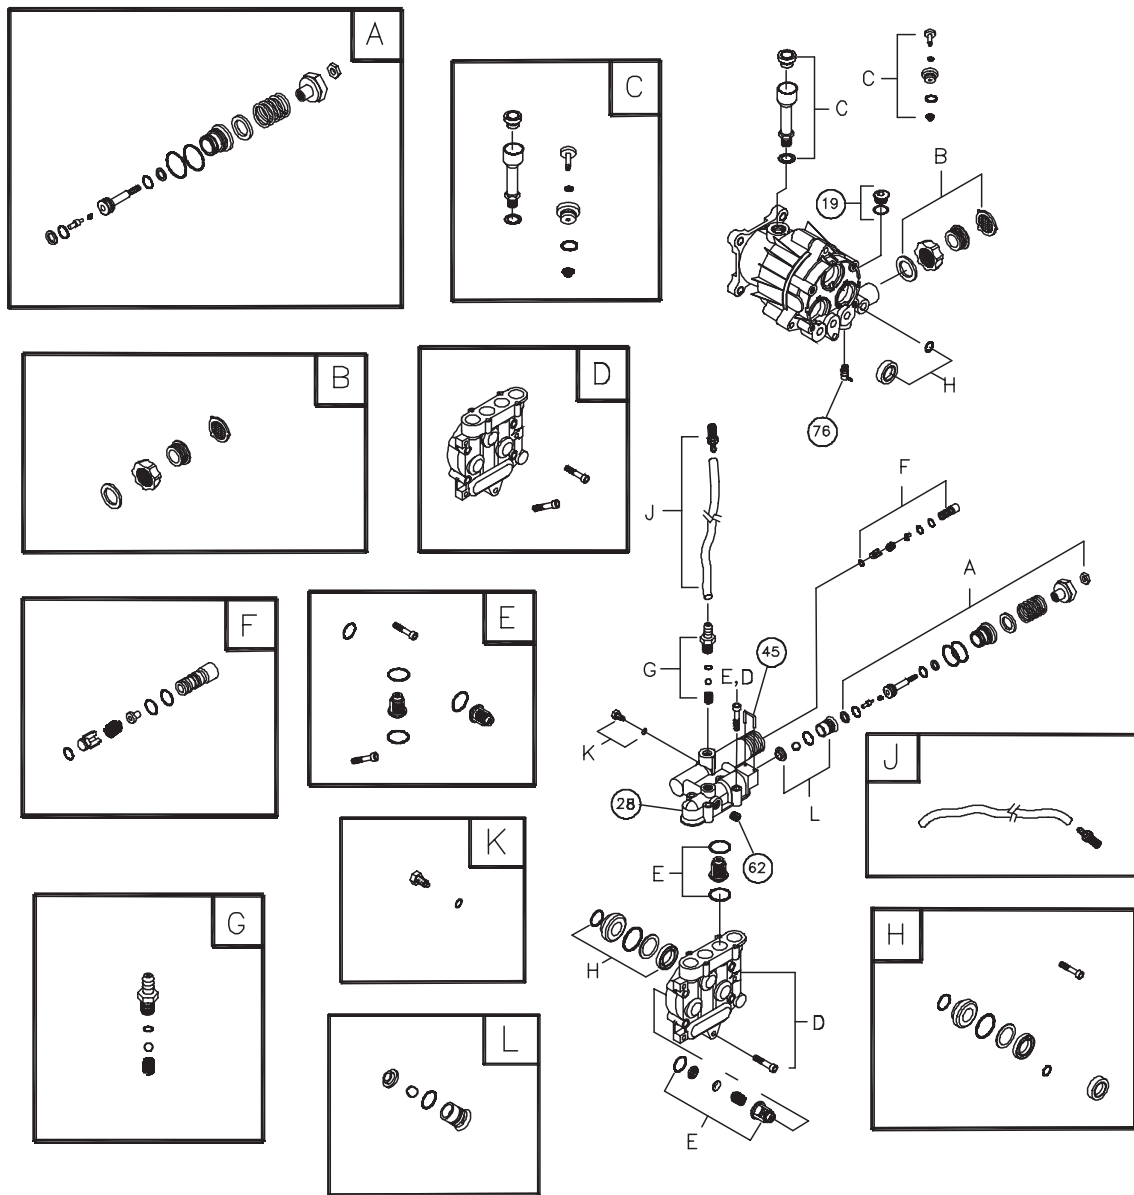

Exploded View and Parts List — Main Unit

Item	Part #	Description
1	203048GS	ASSY, Base
2	K201499GS	HANDLE
3	203047GS	KIT, Billboard w/Decal & Clips
4	195964GS	Clips, Tree
4	192134GS	KIT, Engine Mounting Hardware
5	198347GS	ASSY, Pump
	194298GS	Valve, Thermal Relief
	23139DGS	Key
6	192131GS	KIT, Pump Mounting Hardware
7	192553GS	KIT, Vibration Mount
8	201661GS	KIT, Gun Holder
9	203022GS	HOSE
10	194264GS	KIT, Hook
11	192198GS	EXTENSION, w/Nozzle Holder
12	199990GS	GUN
13	198690GS	KIT, Nozzle
	198841GS	Nozzle, QC, Plastic, Soap
	195983AAGS	Nozzle, QC, Red
	195983ABGS	Nozzle, QC, Yellow
	195983ADGS	Nozzle, QC, White
14	B2203GS	KIT, Handle Fastening
15	194509GS	KIT, Wheel
	191265GS	E-Ring
900	§	ENGINE

Items Not Illustrated:

203788GS	MANUAL, Operator's
87815GS	GOGGLES
BB3061BGS	OIL BOTTLE
191267SGS	AXLE
199571GS	DECAL, Honda Choke
200672GS	DECAL, Caution Hearing
195015GS	KIT, Tag/Warning Srv

Optional Accessories

Exploded View and Parts List — Pump

Item	Part #	Description
19	190571GS	CAP, Oil
28	198102GS	MANIFOLD
45	190578GS	PIN
62	190581GS	CAP, 1/8
76	194298GS	THERMAL RELIEF
A	190594GS	KIT, UNLOADER
B	190670GS	KIT, WATER INLET
C	190669GS	KIT, BREATHER TUBE
D	193808GS	KIT, HEAD BRASS
E	193806GS	KIT, CHECK VALVES
F	190592GS	KIT, INLET CHECK
G	190593GS	KIT, CHEMICAL INJECTION

Item	Part #	Description
H	193807GS	KIT, SEAL SET
J	189971GS	KIT, CHEMICAL HOSE
K	193971GS	KIT, PIPE FITTING
L	193972GS	KIT, UNLOADER SEAT

Parts Not Illustrated

190585GS	OIL BOTTLE
B2384GS	FILTER, Inlet
186452GS	FILTER, Inlet, Bag of 10